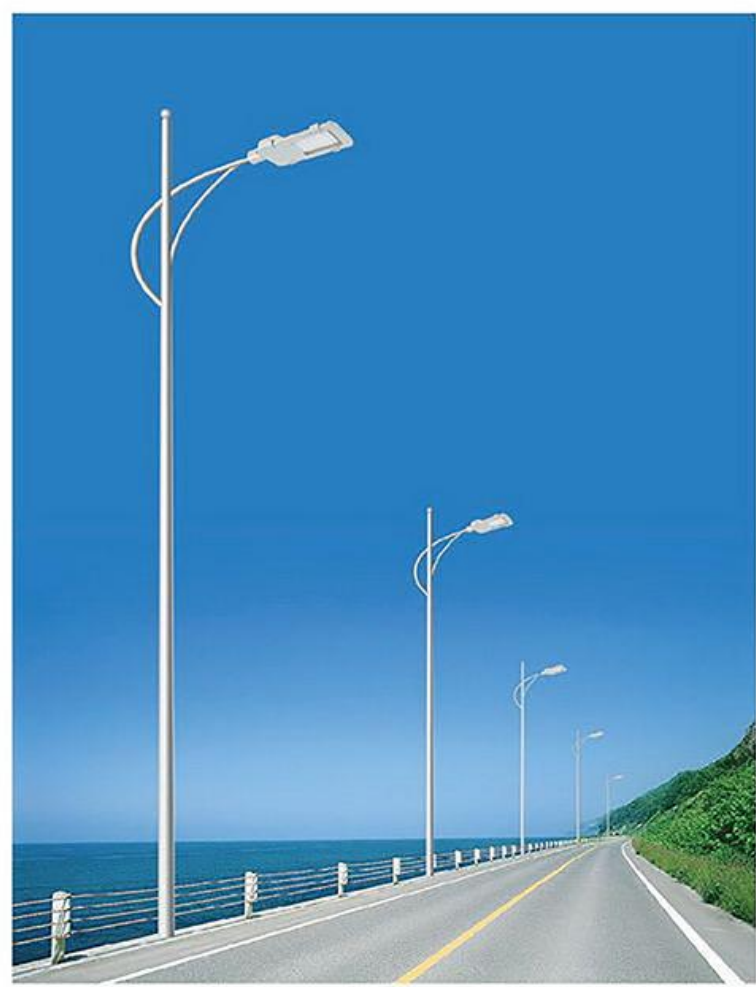

DL D-05603 H: 6-10m