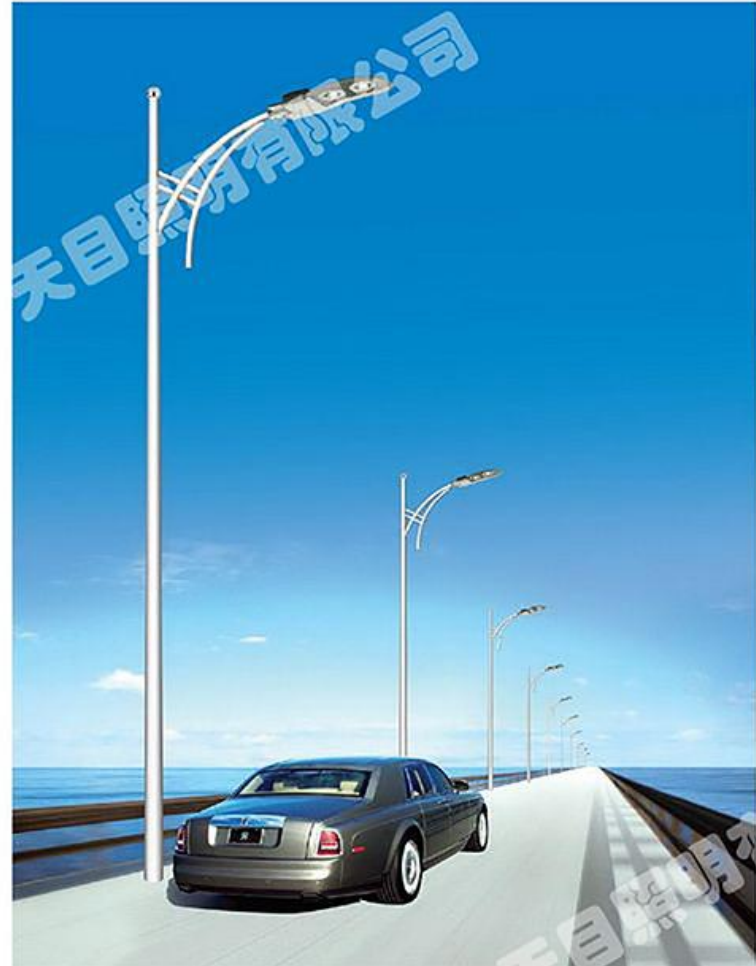

Application Area:

- Application areas—City main road, sub-trunk roads, highways and other outdoor road, railway stations, docks, lighting.

DLD-05405 H: 8-10m

天目照明有限公司

天目照明有限公司

天目照明有限公司

DLD-05501 H:8-10m

DL D-05601 H: 6-10m