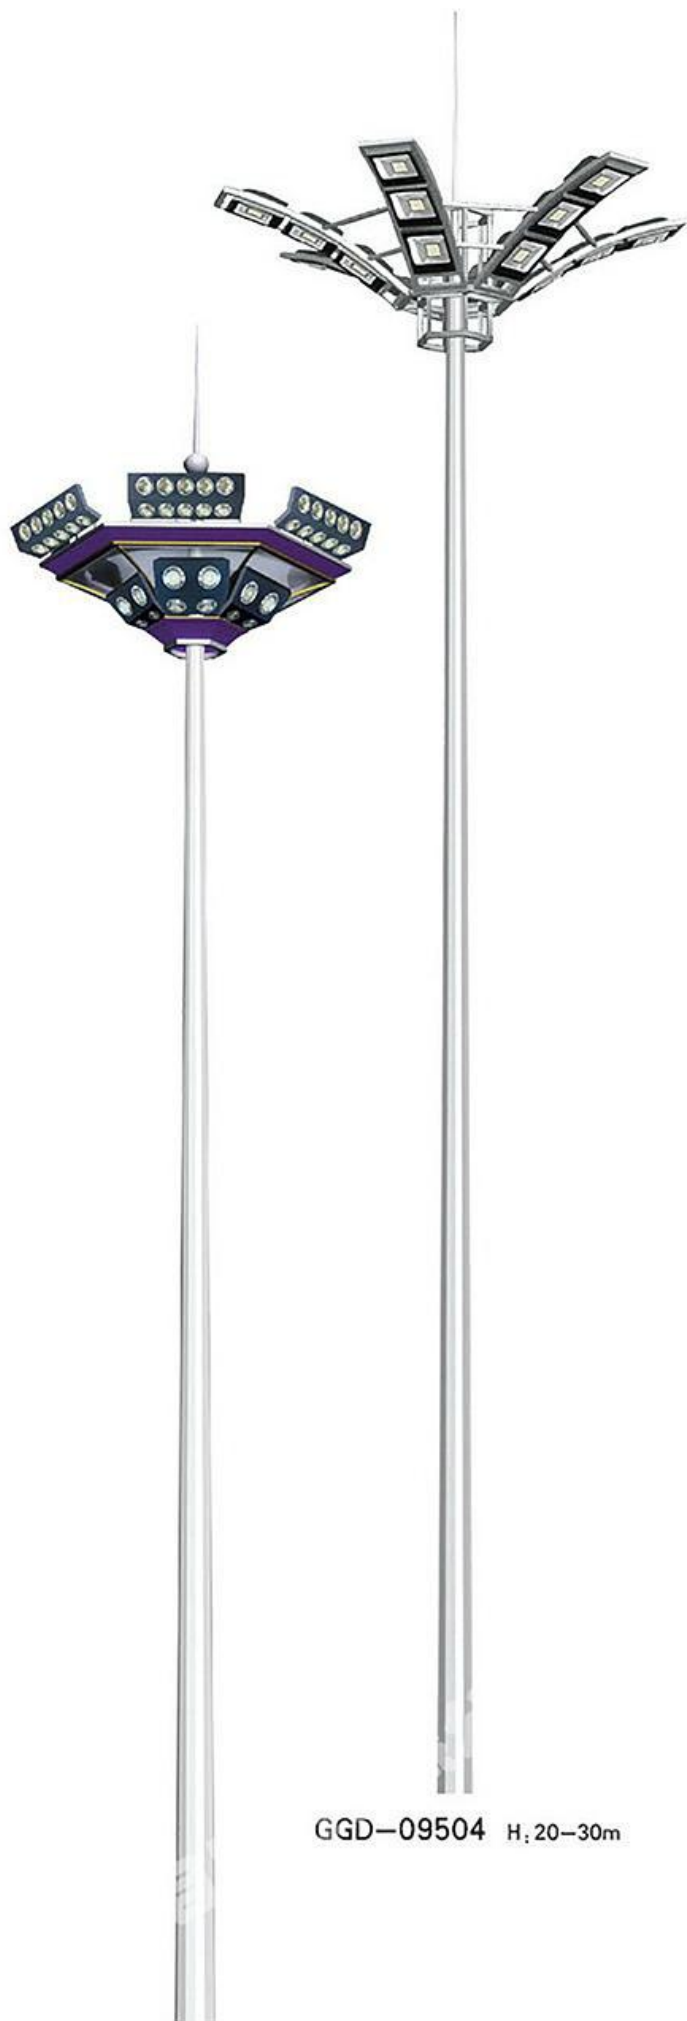

GGD-09504 H: 20-30m

GGD-09503 H: 20-30m