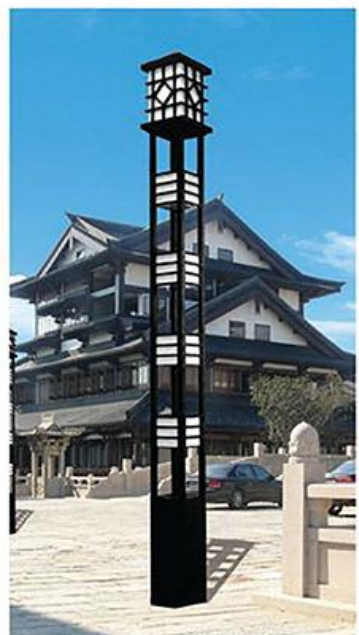

JGD-14510 H: 4m