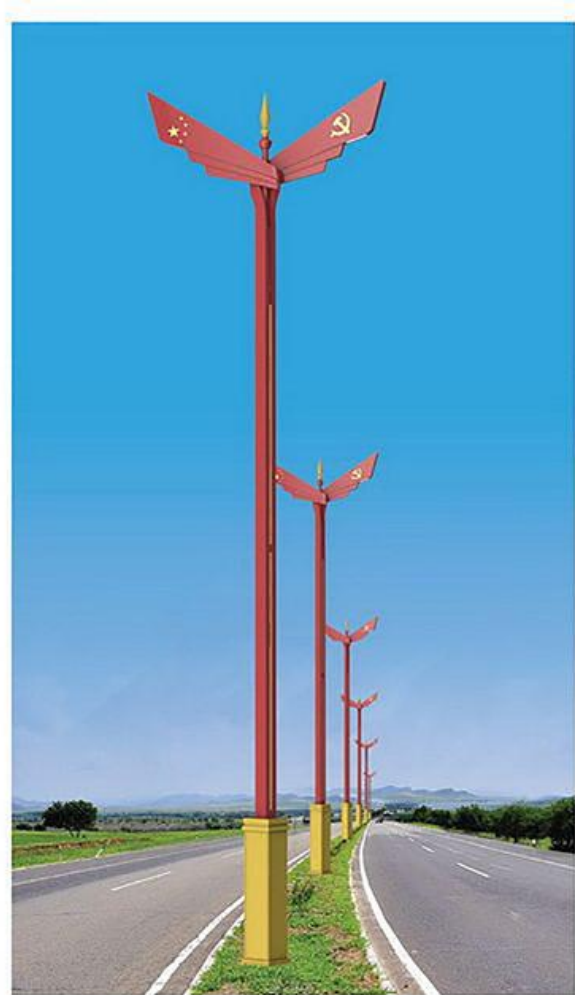

DLD-07402 H: 6-10m