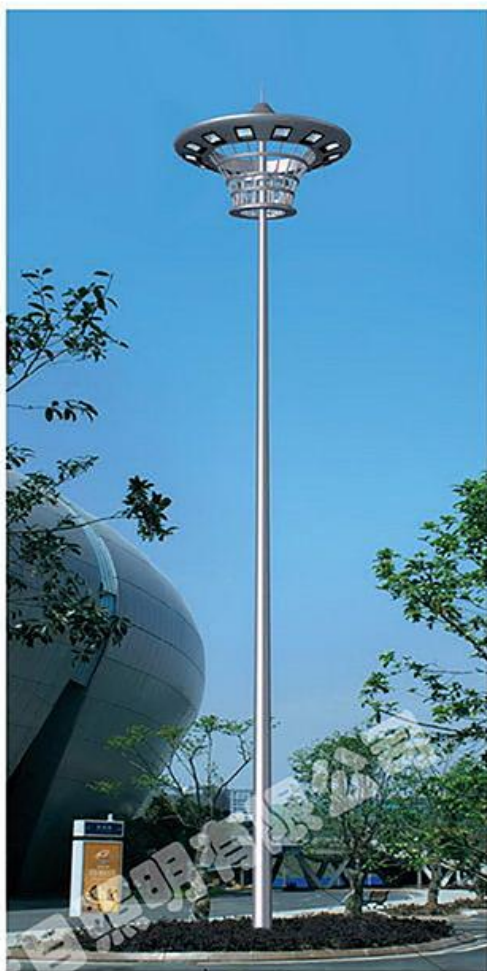

GGD-09702 H: 20-30m